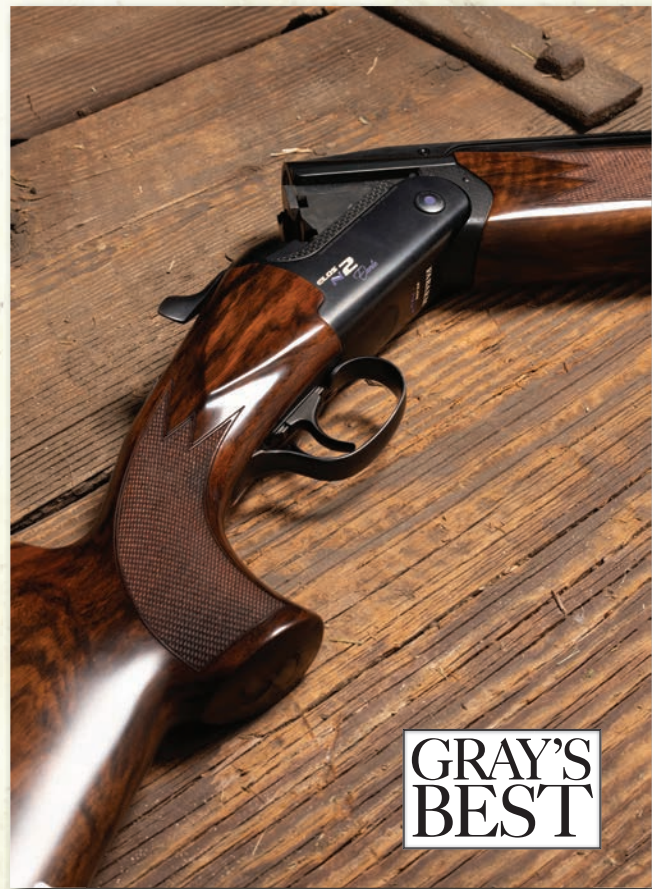

## SYREN ELOS N2 ELEVATE (TRAP COMBO)

As fun as the challenge of acquiring “the right tool for the job” can be, my dad sparked in me an admiration for the Germanic attitude that seeks to find the right tool for many jobs. Think, for instance, of the three-barreled drilling and its capacity to serve as a rifle or a shotgun. Or the versatile German Shorthaired Pointer and its relative, the Weimaraner, both of which are bred to point and retrieve on land and water. Though Italian, not German, the Syren Elos N2 Elevate Trap Combo (\$5,675) seamlessly joins this gang of all-purpose all-stars. This is a shotgun designed for lady shooters dedicated to the discipline(s) of trap, Skeet and/or sporting clays. Though it’s touted by its maker, Caesar Guerini, as customizable in “all critical specifications,” I found the gun to be fine-tuned right out of the box. The Elos fit like a glove and made my confidence soar with every broken bird; there were a lot of them, and the very few I did miss were diagnosable to human error. This shotgun for all seasons is a pretty little thing (7 lbs., 11 ounces) with walnut grain, and the only subtle clue that it is a lady’s gun is found in a few tiny touches of periwinkle on the receiver. This adaptable, versatile firearm is all the sporting woman needs. [www.syrenusa.com](http://www.syrenusa.com) - TM